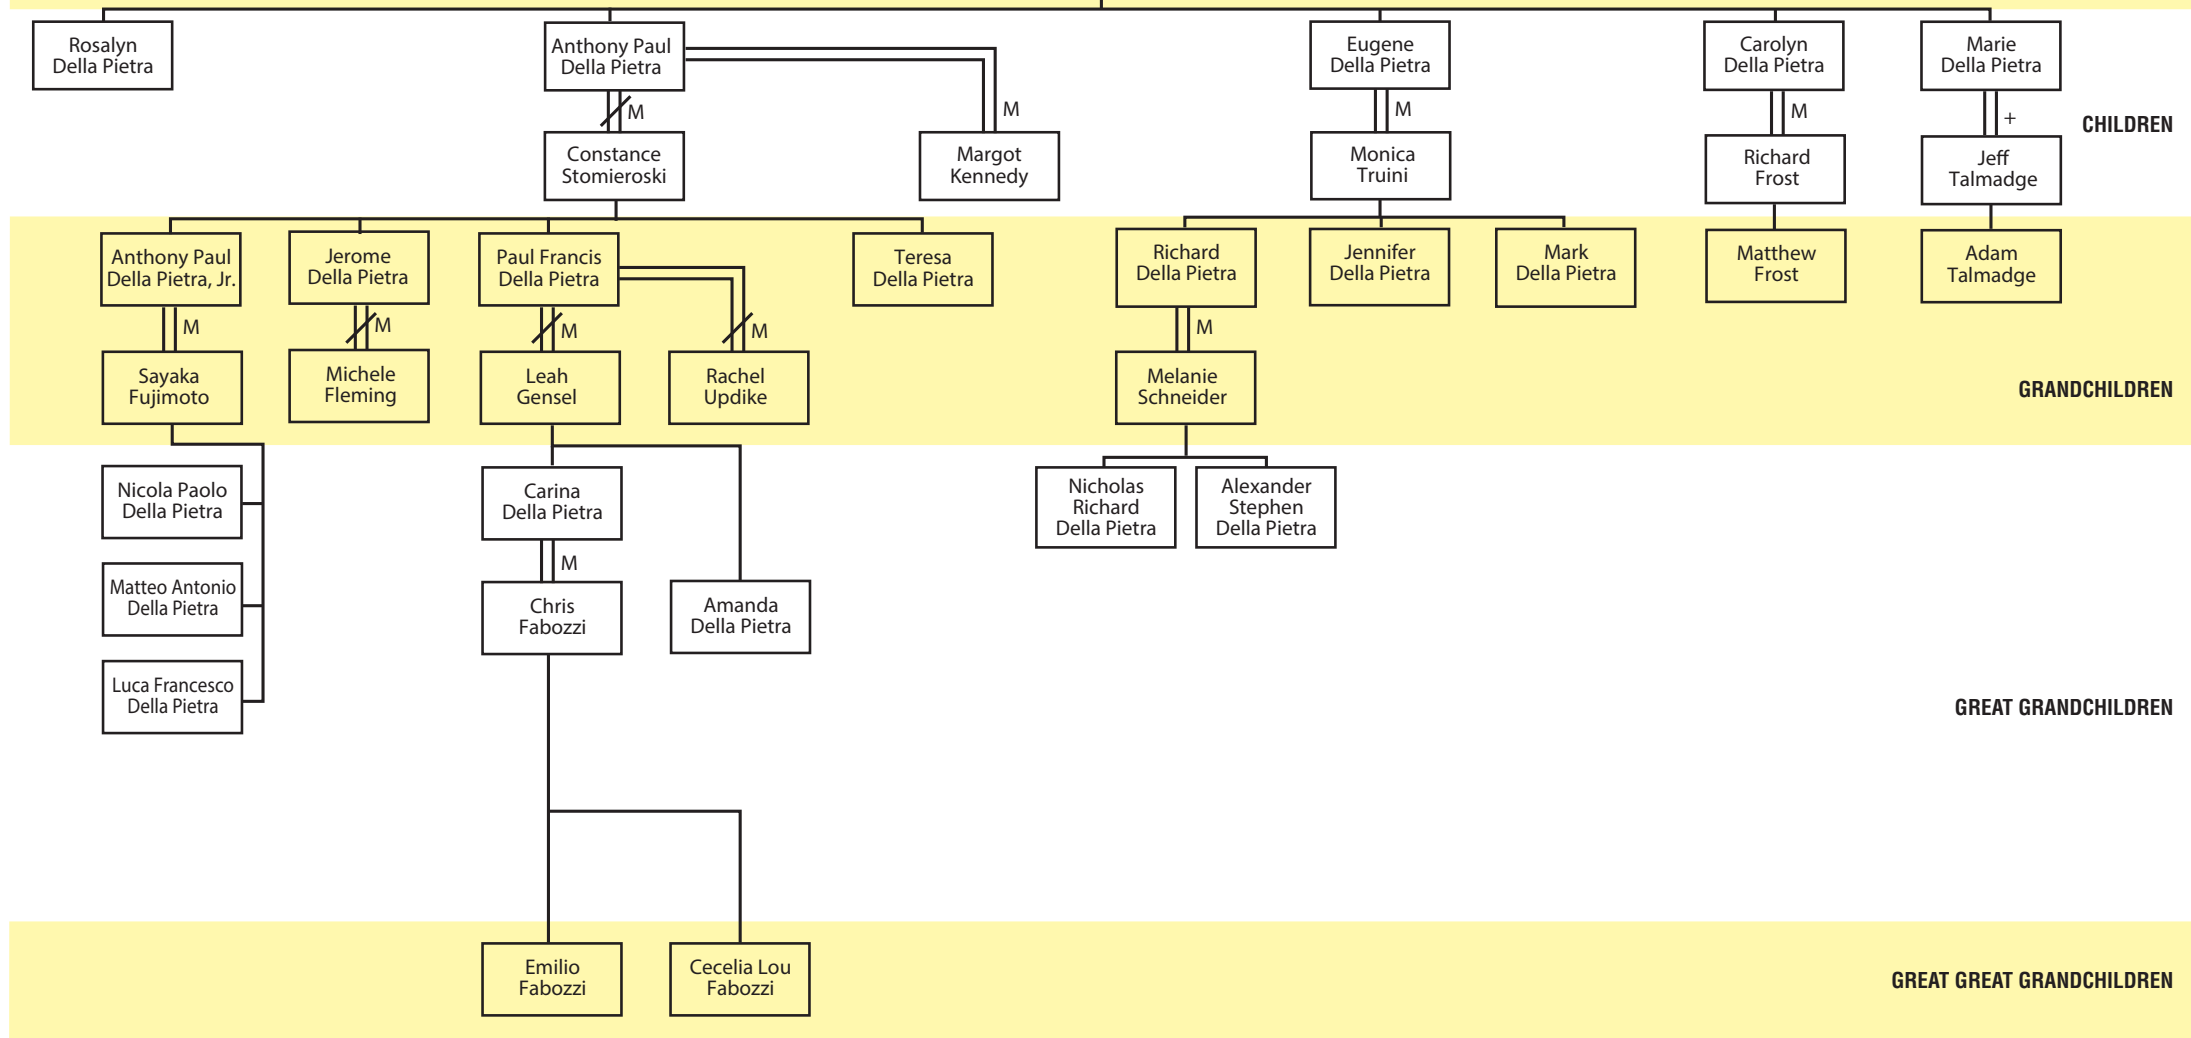

Paolo & Giovina's Lineage 1906 - Present

"Mini" Family Tree

Brought to you by dellapietra.com

Francesco Paolo Della Pietra
born 21 Nov. 1906
died 26 Mar. 1984

Paolo's ancestry
can be found on the
"Early Della Pietra
Family Tree"

Giovina La Pietra
1914 - 2006

Giovina's ancestry
can be found on the
"La Pietra
Family Tree"

CHILDREN

GRANDCHILDREN

GREAT GRANDCHILDREN

GREAT GREAT GRANDCHILDREN